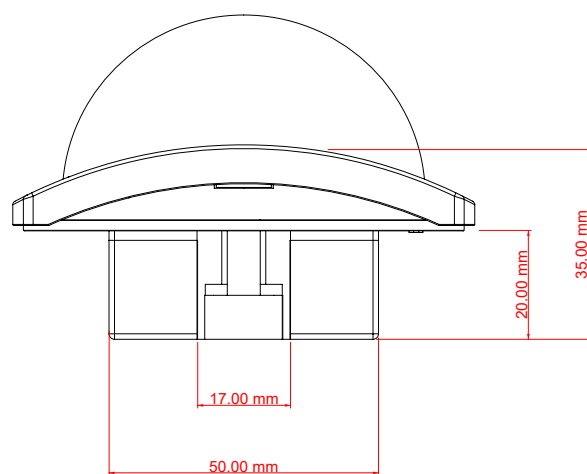

### Overdoor Corridor Lamp

Overdoor Corridor Lamp is located above room door in the corridor. Half-sphere shape makes it easy to notice. So if there is an emergency in the room it can be noticed easily. It warns with three different colors. Red, green and blue.

#### Technical specification

ZKRUNCORTKLMP10

Weight (g)	56 gr.
Width (mm)	80 mm.
Depth (mm)	35 mm.
Height (mm)	80 mm.
Lighting Type	Led
Operating temperature / Humidity	-10°C +60°C / % 30 %80 RH
Current W	0.8
Material	PC-ABS-FR (Flame Retardant)
Power Supply	+5V
LED Colors	Blue, Red, Yellow
Communication	RJ 45
Color	White