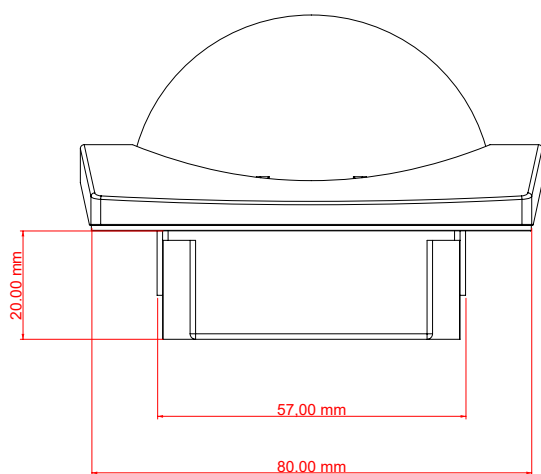

### Overdoor Corridor Lamp

Overdoor Corridor Lamp is located above room door in the corridor. Half-sphere shape makes it easy to notice. So if there is an emergency in the room it can be noticed easily. It warns with three different colors. Red, green and blue.

#### Technical specification

ZKRUNCORTKLMP10

Weight (g)	56 gr.
Width (mm)	80 mm.
Depth (mm)	35 mm.
Height (mm)	80 mm.
Lighting Type	Led
Operating temperature / Humidity	-10°C +60°C / % 30 %80 RH
Current W	0.8
Material	PC-ABS-FR (Flame Retardant)
Power Supply	+5V
LED Colors	Blue, Red, Yellow
Communication	RJ 45
Color	White