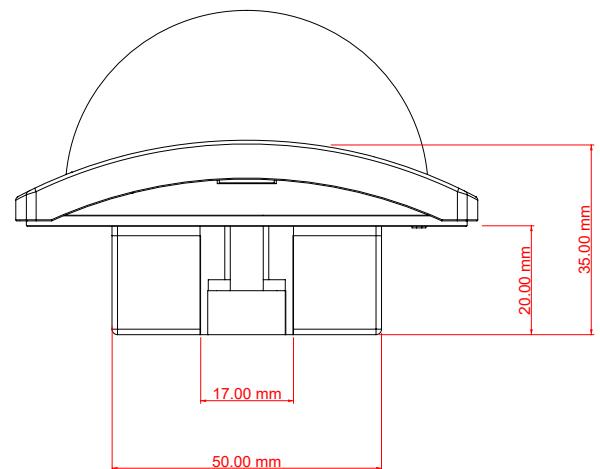

Side View

Technical specification

ZKRUNCWRAIRLMP01

Weight (g)	59 gr.
Width (mm)	80 mm.
Depth (mm)	33 mm.
Height (mm)	80 mm.
Lighting Type	Led
Operating temperature / Humidity	-10°C +60°C / % 30 %80 RH
Current W	0.8
Material	PC-ABS-FR (Flame Retardant)
Power Supply	100 V - 200V
Colors	Blue, Red, Yellow
Wireless Range	100 m
Current W	12
Wireless Frequency	433 Mhz, 868 Mhz, 2,4 Ghz