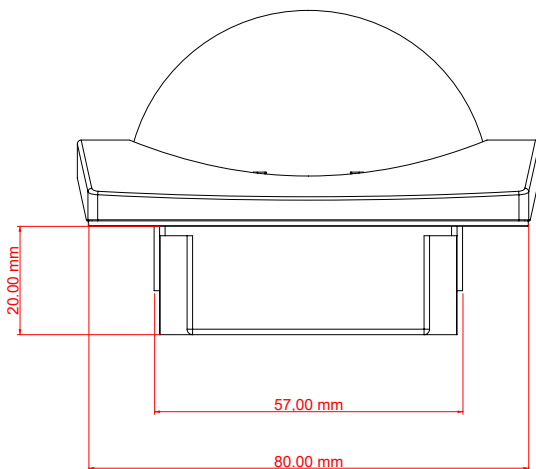

ZKR Air Plus

Overdoor Corridor Lamp

Overdoor Corridor Lamp

Overdoor Corridor Lamp is located above room door in the corridor. Half-sphere shape makes it easy to notice. So if there is an emergency in the room it can be noticed easily. It warns with three different colors. Red, green and blue.

The color depends on the call. Flush mounted above doors. If unsuitable can be mounted with surface mounted box.

Front View

ZKR Air Overhead Door Warning Lamp

- Maintenance-technical support free plug and play architecture.
  - High level performance with its built-in antenna.
    - 3 different main colors (blue, green, red)
- Ability to achieve different warning colors by mixing primary colors,
  - Very low energy consumption and environment friendly thanks to its LED design.

Technical specification

ZKRUNCWRAIRLMP01

Weight (g)	59 gr.
Width (mm)	80 mm.
Depth (mm)	33 mm.
Height (mm)	80 mm.
Lighting Type	Led
Operating temperature / Humidity	-10°C +60°C / % 30 %80 RH
Current W	0.8
Material	PC-ABS-FR (Flame Retardant)
Power Supply	100 V - 200V
Colors	Blue, Red, Yellow
Wireless Range	100 m
Current W	12
Wireless Frequency	433 Mhz, 868 Mhz, 2,4 Ghz